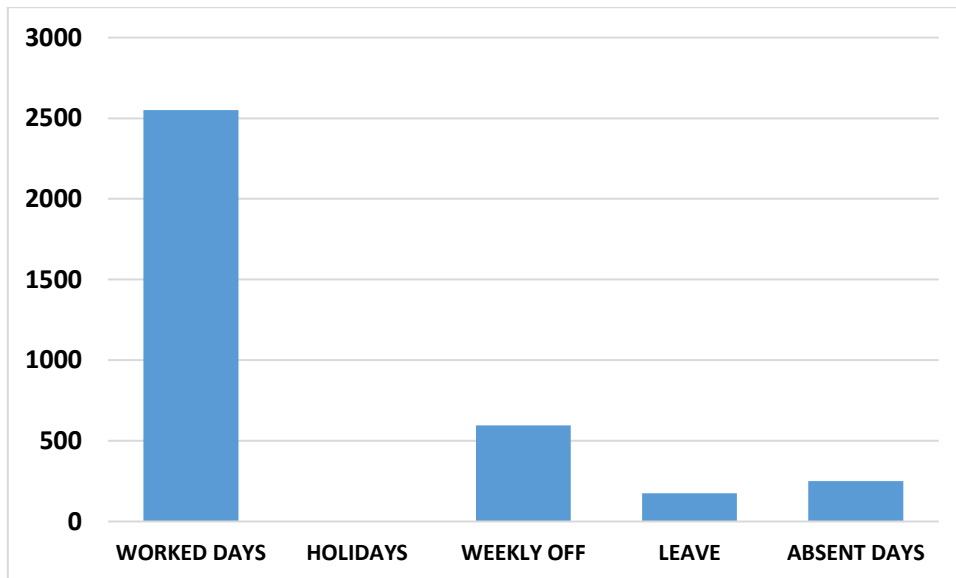

GURU NANAK EDUCATION COLLEGE, GOPALPUR

**ANALYSIS OF ATTENDANCE OF STUDENTS FOR THE MONTH OF
MAY 2020**

BATCH - ATTENDANCE OF 2ND SEMESTER

BATCH - ATTENDANCE OF 4TH SEMESTER