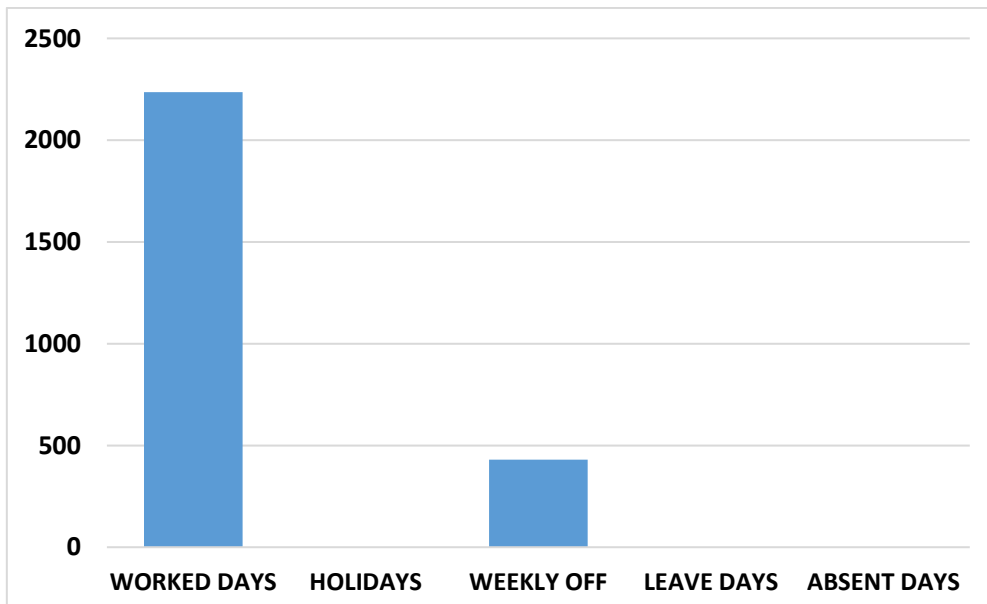

GURU NANAK EDUCATION COLLEGE, GOPALPUR

**ANALYSIS OF ATTENDANCE OF STUDENTS FOR THE MONTH OF
MAY 2020**

BATCH - ATTENDANCE OF 2ND SEMESTER

BATCH - ATTENDANCE OF 4TH SEMESTER